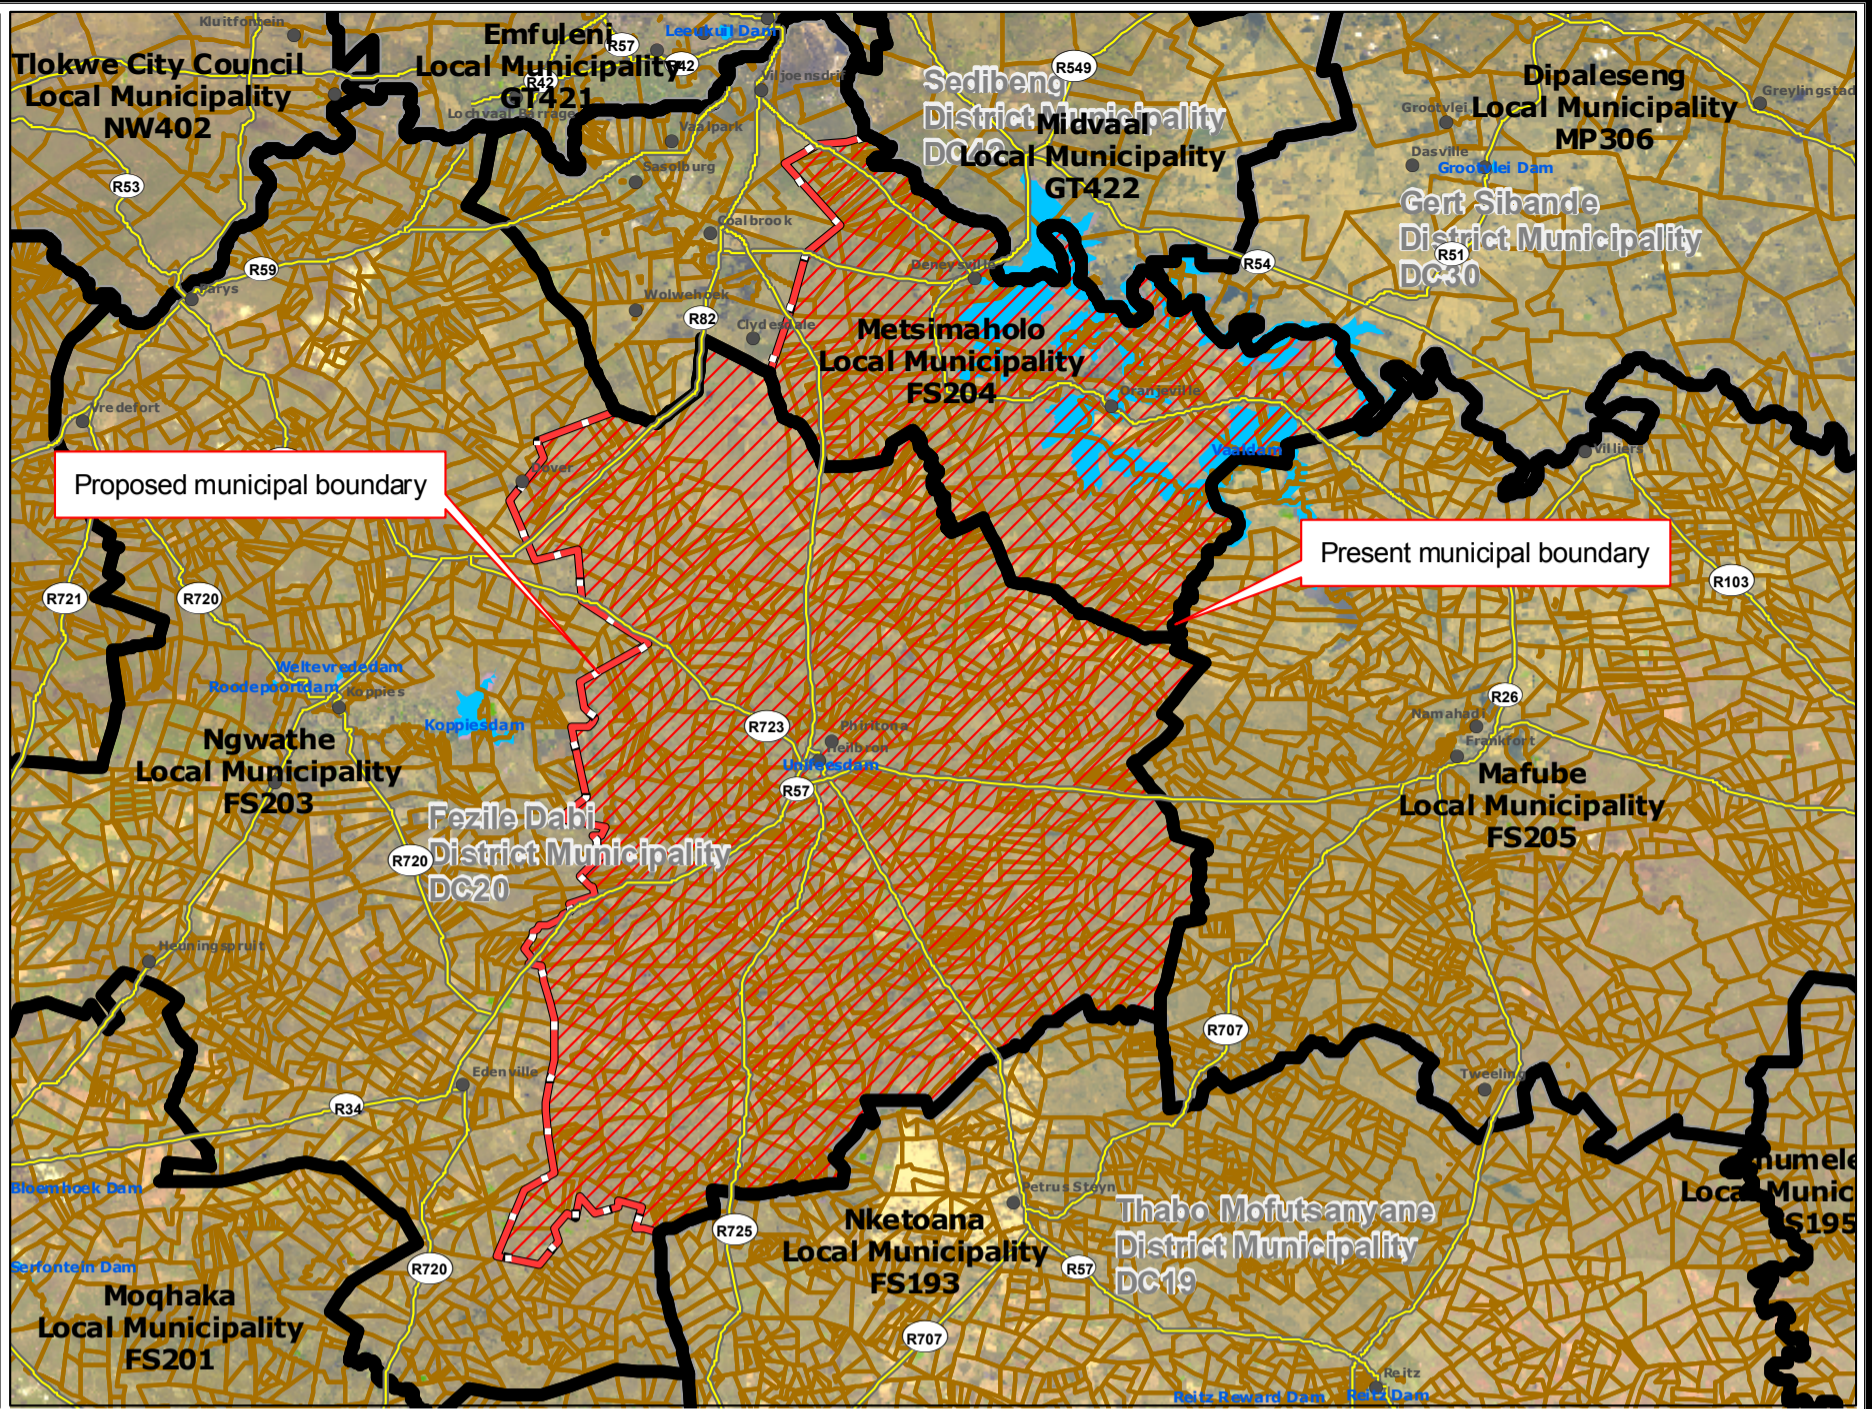

Redetermination of municipal boundaries

MAP NUMBER
DEM4187

DATE
February 2012

Legend

- District Municipalities
- Local / Metro Municipalities
- Proposed boundary change
- Traditional Council Areas
- Wards
- SubPlace
- Parent Farms
- Dams
- National Roads
- Main Roads
- Secondary Roads
- Streets
- Railways
- Rivers
- Towns
- Schods
- Health Facilities
- Police Stations
- Airports

SECTION 26 DESCRIPTION:

Proposed redetermination of the municipal boundaries of Ngwathe Local Municipality (FS203) and Metsimaholo Local Municipality (FS204), by excluding the town of Heilbron and surrounding areas from the municipal area of Ngwathe Local Municipality (FS203), and by including them into the municipal area of Metsimaholo Local Municipality (FS204)