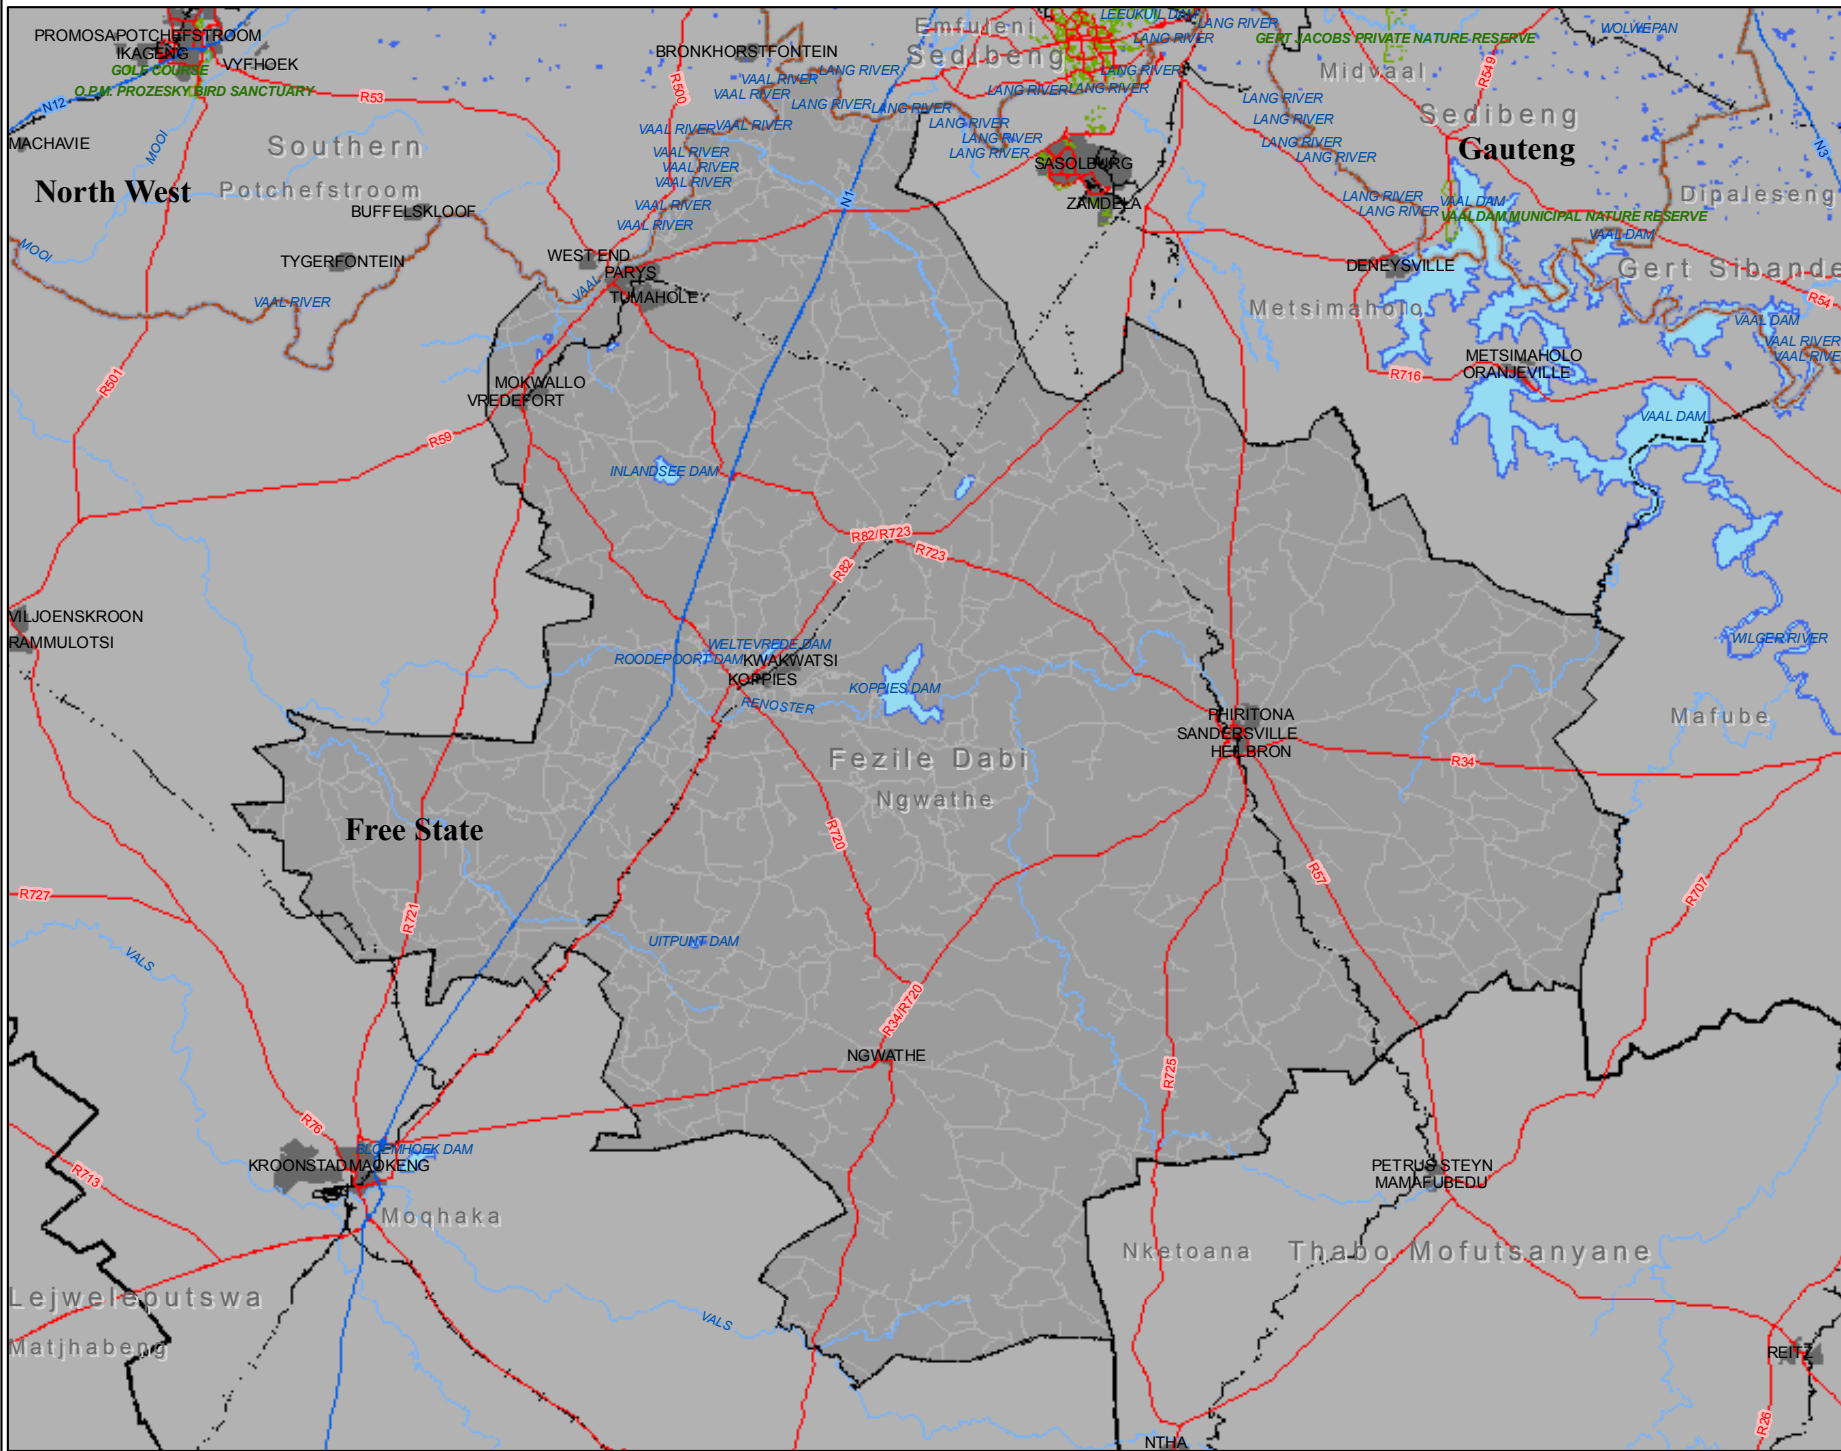

Ngwathe Municipality - Basemap

Legend

- Provinces
- Local Municipal Boundaries
- National Route
- Main Route
- Secondary Route
- Rail
- Parks
- Waterbodies
- Rivers
- Settlements
- District_Municipal Boundaries

Map Created by:
 National Disaster Management Centre
 (+27) 12 334 0444 (t)
 (+27) 12 334 0810 (f)
 www.ndmc.gov.za

Data Supplied by:
 Boundaries - MDB (08)
 Cities & Towns - S&M (08)
 Roads - BCX (08)
 Parks - Dept Agriculture
 Rivers & Waterbodies - BCX (08)